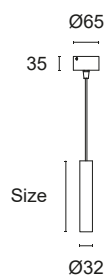

CISO S33 PENDANT LIGHT

S33.

Ø32mm decorated aluminium cylinder suspended light with three power LEDs, suitable as accent or highlight lighting for residential, restaurant or retail environments. Choice of flush-mounted secondary optics, can be installed indoors. Mounting with screw-in ceiling rose, cable 2000mm, choice of finish.

Power LED CRI>90
Power: 6W@500mA
Lumen: 648Lm@500mA
500mA constant current power supply
Power supply included and integrated

Installation accessories page 119
Dimming Accessories page 249

 **MADE IN ITALY**

BASIC CODES

S33.

SIZE

- A** H 90mm
- B** H 180mm
- C** H 290mm
- D** H 470mm
- E** H 760mm

FINISHES

- 1** White
- 2** Matt black
- 5** Gloss aluminium
- 7** Brushed aluminium
- 8** Gold leaf
- 9** Bond Copper

LIGHT BEAM

- 15** 15°
- 25** 25°
- 35** 35°

LED COLOUR

- BN** 4000K
- BC** 3000K
- CC** 2700K
- BL** Blue
- VE** Green
- RO** Red
- AM** Amber

CABLE

- T** Transparent
- B** White
- N** Black
- R** Red

Code example: