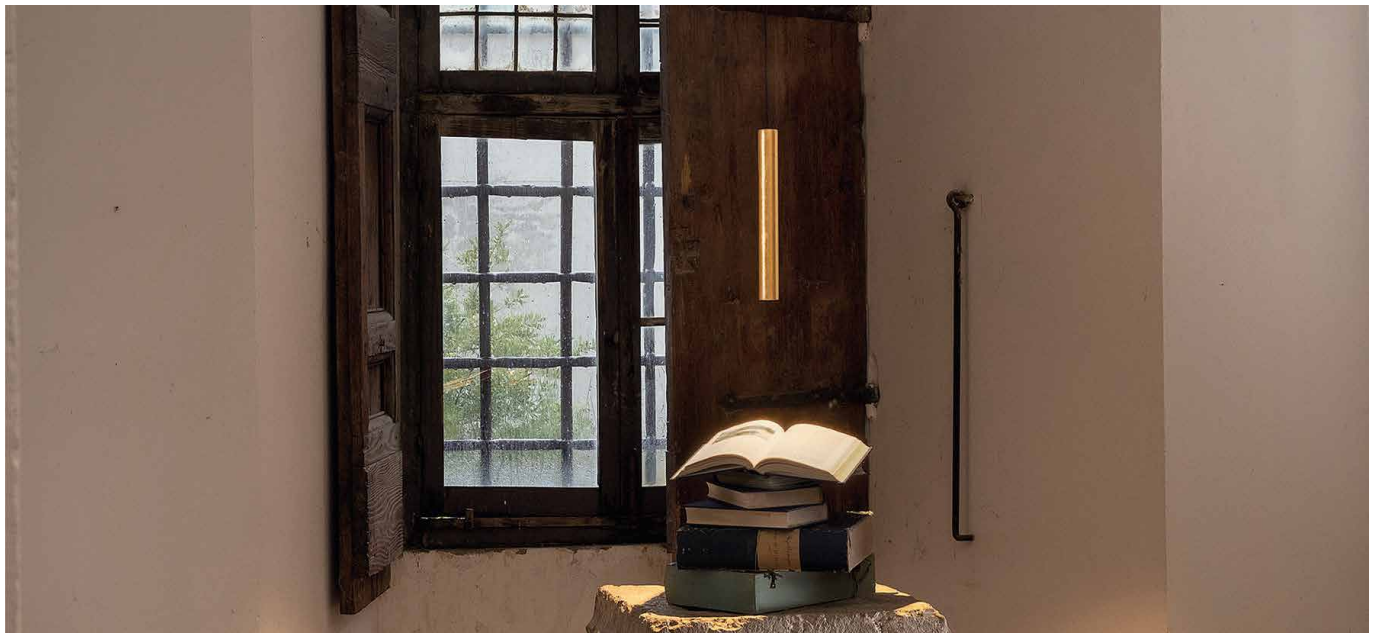

CISO S33 PENDANT LIGHT

S33.

Ø32mm decorated aluminium cylinder suspended light with three power LEDs, suitable as accent or highlight lighting for residential, restaurant or retail environments. Choice of flush-mounted secondary optics, can be installed indoors. Mounting with screw-in ceiling rose, cable 2000mm, choice of finish.