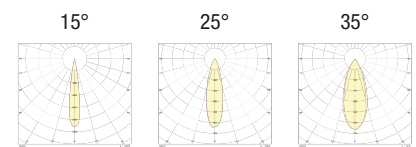

BASIC CODES

S33.

SIZE

- A** H 90mm
- B** H 180mm
- C** H 290mm
- D** H 470mm
- E** H 760mm

FINISHES

- 1** White
- 2** Matt black
- 5** Gloss aluminium
- 7** Brushed aluminium
- 8** Gold leaf
- 9** Bond Copper